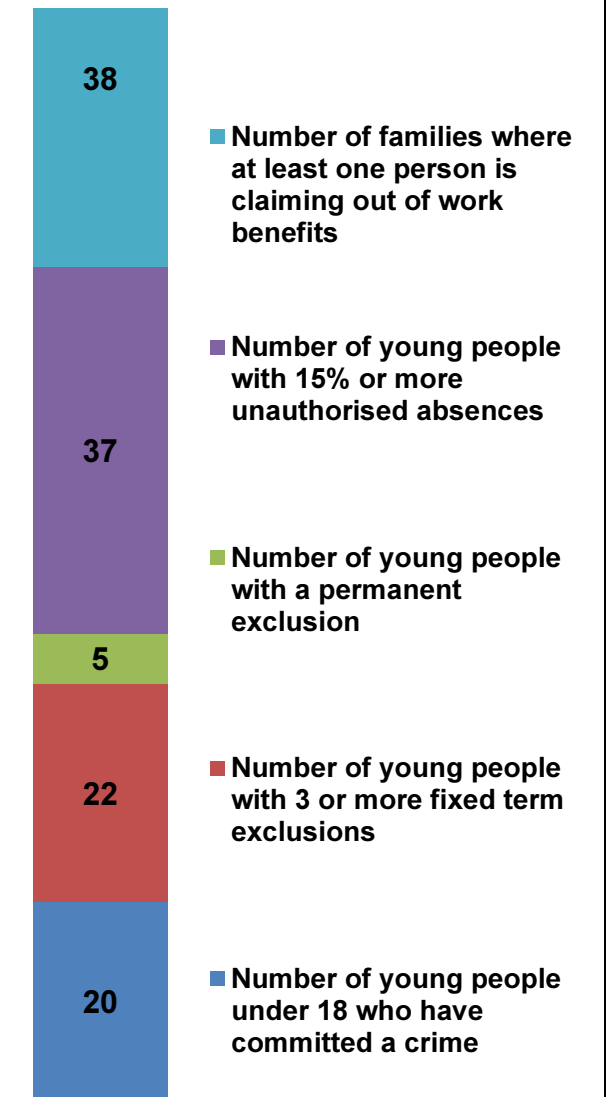

Total Number of Families: 43

Age / Gender Profile

Adults 18 and Over

Gender

Children & Young People under 18

Relationship Profile

Ethnicity Profile

Criteria Profile

Education Details

No. of Families by Wards