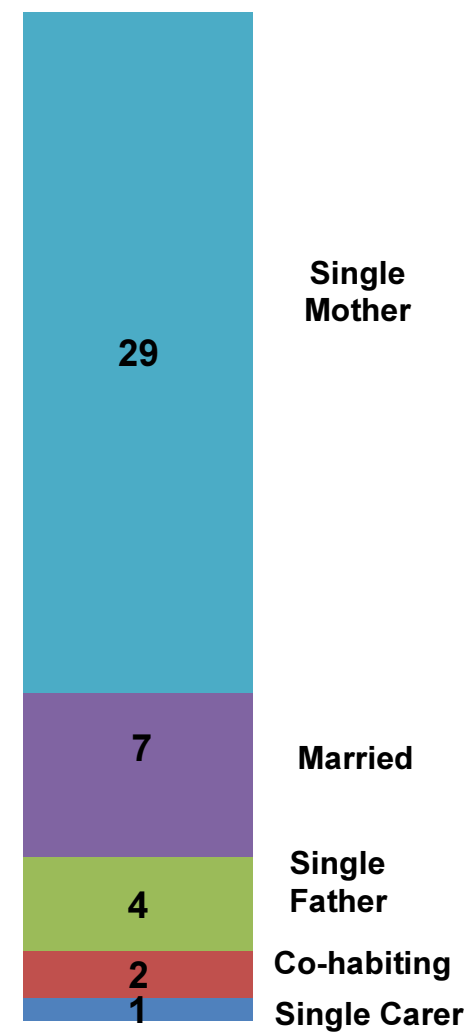

Total Number of Families: 43

Age / Gender Profile

Adults 18 and Over

Gender

Children & Young People under 18

Relationship Profile

Ethnicity Profile

Criteria Profile

Education Details

No. of Families by Wards