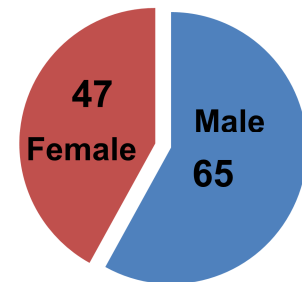

Total Number of Families: 43

Age / Gender Profile

Adults 18 and Over

Gender

Children & Young People under 18

Relationship Profile

Ethnicity Profile

Criteria Profile

Education Details

No. of Families by Wards