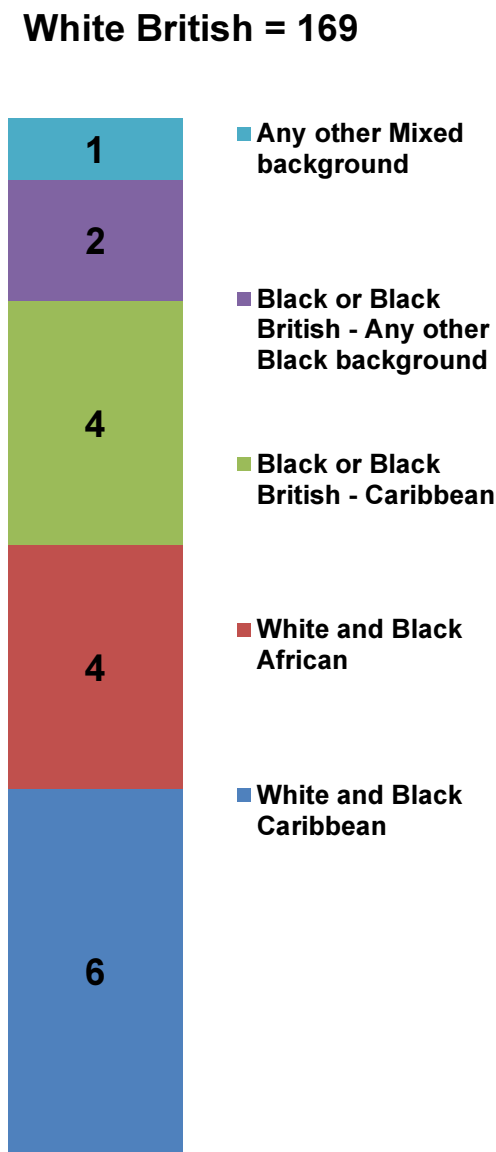

Total Number of Families: 43

Age / Gender Profile

Adults 18 and Over

Gender

Children & Young People under 18

Relationship Profile

Ethnicity Profile

Criteria Profile

Education Details

No. of Families by Wards